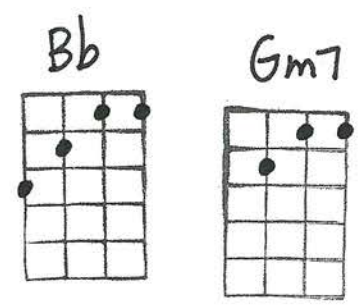

HANALEI MOON

Intro Vamp F / Dm / Gm7 / C7 Repeat 2x's

F G7
When you see Hanalei by moonlight

Bb C7 F C7
You will be in heaven by the sea

F G7
Every breeze, every wave will whisper

Bb C7 F (Gm7) C7
You are mine don't ever go away

Chorus

F G7
Hanalei, Hanalei moon

C7 Bb F C7
Is lighting beloved Kauai

F G7
Hanalei, Hanalei moon

First time
C7 F C7 (return)
Aloha no wau 'ia 'oe

Second time
C7 pause Bb Bbm F
Aloha no wau 'ia Hana----lei moon